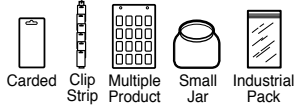

NOVELTY & ID

Size: 2-1/4" long (without split ring)

Colors:

Packaging Options:

Bottle Opener

• Aluminum bottle opener with 7/8" split ring • Small and sleek, fits easily into pocket without adding bulk • A great promotional giveaway! • Classic design • Opens bottles and aluminum can tabs