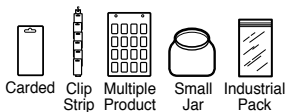

INDUSTRIAL PACK

63175	10/pkg.	1 Pack	4 Packs
-------	---------	--------	---------

NON-PACKAGED HIGH VOLUME PRODUCT (100 piece minimum order)

00631 Leather Luggage Tag

Size: 1-3/4"(W) x 2-1/4"(H)

Fits: 1" x 1-1/2" Photos

Color:

Packaging Options:

Acrylic Photo Holder

• Small sleek design doesn't add bulk to your key chain • Clear acrylic resists scratching • Two piece design with pin hole to open • Holds "photo booth" photos securely